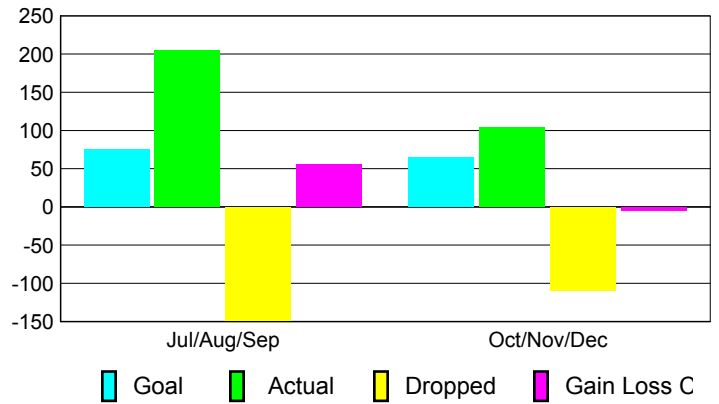

Membership Results 2010-2011

Goal, New, Dropped, Gain/Loss