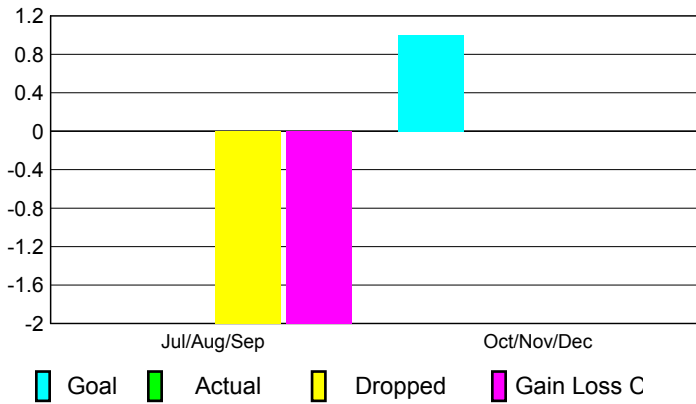

2010-2011 GMT Reports for District (or Undistricted) **District 336 A**

GMT: **Junichi Takata**

Location: **JAPAN**

GMT CA: **5**

CLUBS

Club Results
2010-2011

Clubs
2009-2010

Month	New Club Goal	Actual New Clubs	Actual Dropped Clubs	Gain/Loss of Clubs	Gain/Loss of Clubs
Jul/Aug/Sep	0	0	-2	-2	0
Oct/Nov/Dec	1	0	0	0	1
Totals	1	0	-2	-2	1

Club Results 2010-2011

Goal, New, Dropped, Gain/Loss

Comparison of Club Gain/Loss

Current Year Compared to the Previous Year

YTD Status Quo Clubs 2010-2011

Status Quo Clubs Compared to Status Quo Members

MEMBERSHIP