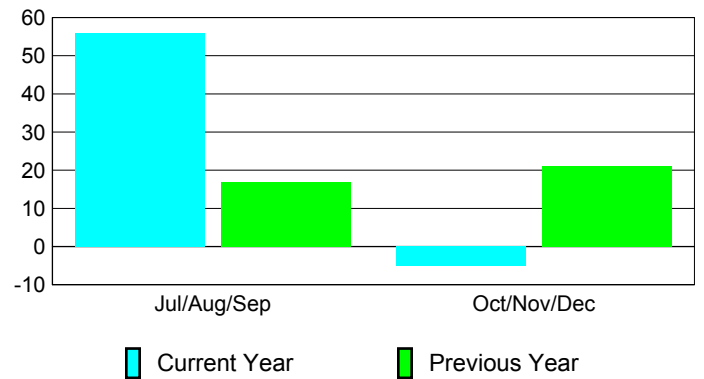

Comparison of Membership Gain/Loss

Current Year Compared to the Previous Year